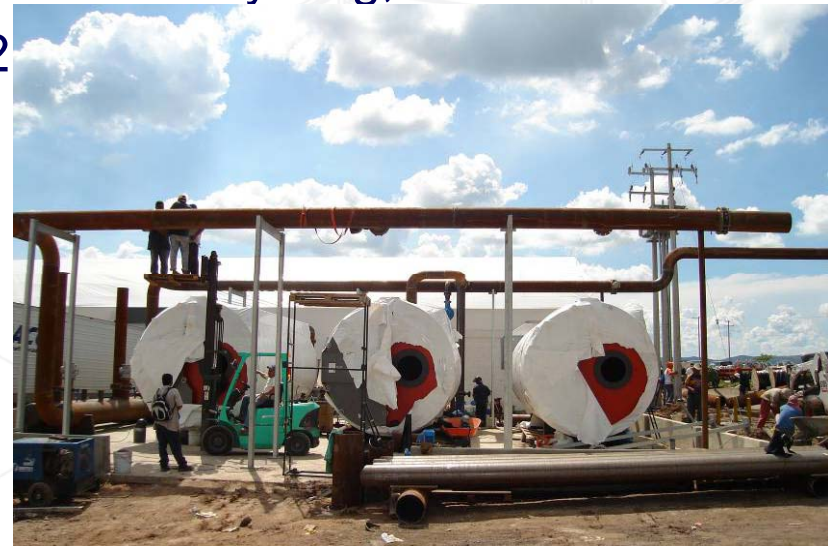

Many reasons why

- More production, better quality production;
- Constant production in quantity;
- Year-round production;
- Supply to supermarkets, long term contracts;
- Less water and fertilizer consumption due to recycling;
- Possible use of (waste) heat and CO₂
- Lower labor costs;
- Low maintenance costs;
- Sustainable production;
- Food safety;

- Lower costs/kg output and better returns!