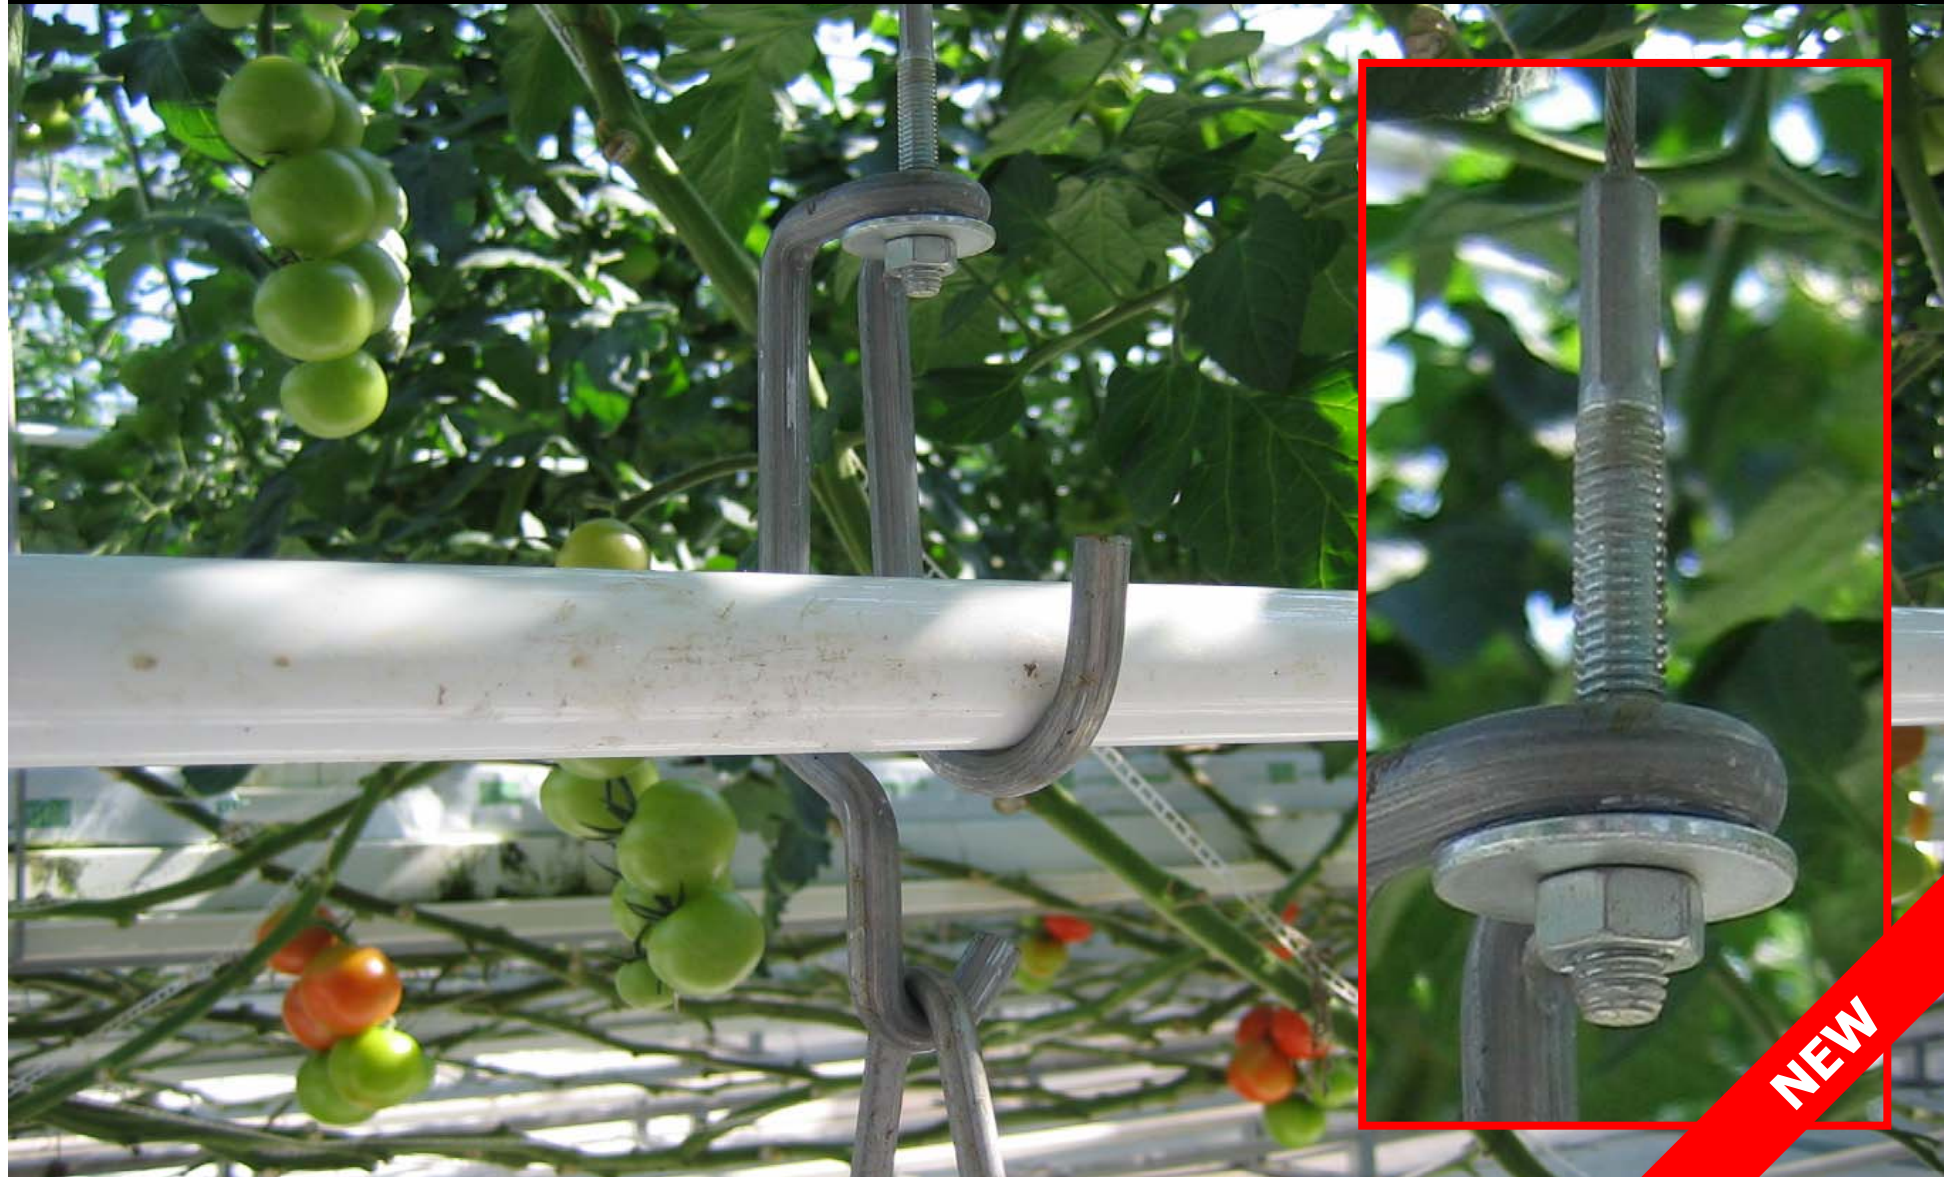

GUTTER SYSTEMS FOR GERBERA

Take your crop to a higher level!

LG

GUTTER SYSTEMS FOR PEPPER

Take your crop to a higher level!

AND EVEN MORE...

Take your crop to a higher level!

IMPROVED STEELCABEL SUSPENSION

Take your crop to a higher level!

INTEGRATED FINE ADJUSTMENT

Take your crop to a higher level!

NEW

INTEGRATE WITH EXISTING GUTTERS

Take your crop to a higher level!

- **INCREASE YOUR YIELD**
- **SAVE ON LABOUR COSTS**
- **SAVE ON PRODUCTION COSTS**